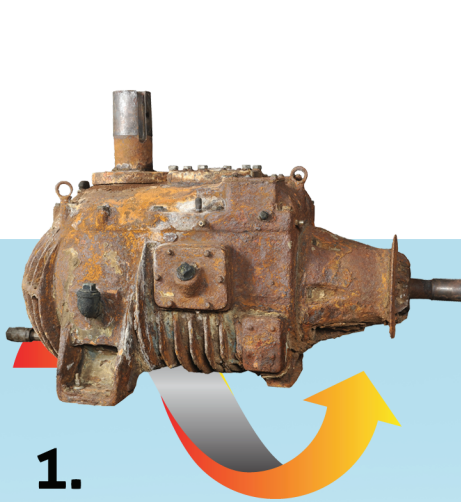

# NOW AMARILLO® CAN RENEW YOUR MARLEY™ GEARBOXES

Amarillo® Renewed  
 Marley™ Gearboxes  
 in-stock for quick  
 delivery.

Order Amarillo  
 replacement parts  
 for Marley™  
 gearboxes.

*Add new life to an old box.*

**2.**

After receiving your drive, an Amarillo® Gear Technician will inspect for wear and damage. We will then send you an As Found Condition Report, photographs of critical wear parts and an exact cost for renewal of your gearbox.